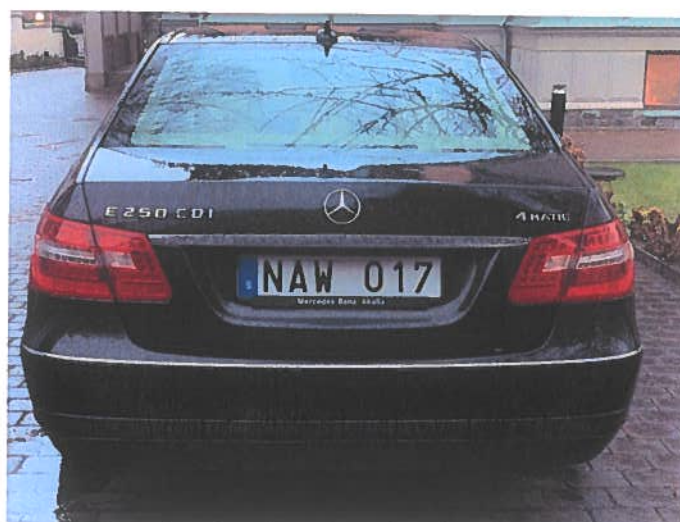

Mercedes Benz E250 CDI 4MATIC

Model/Manufacture Year	E250 CDI 4METIC Year 2012
Engine Capacity	2143 CC
Fuel type	Diesel
Color	Black
Seating capacity	5
Mileage	48473 kms.
License Place No.	NAW017
Starting price	149,500 SEK

Please read all details in the announcement.

Inspection of the vehicle will be at the Royal Thai Embassy (Floragatan 3, 114 31 Stockholm) during 16-31 January 2023 by appointment only. All inquiries can be made by e-mail at info@thaiembassy.se.